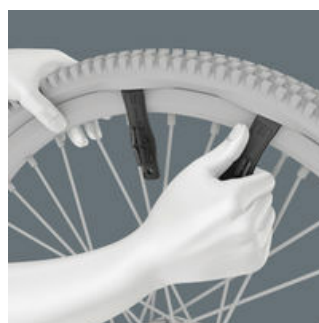

Lever tyre off the rim safely

With the glass fibre reinforced plastic tyre jacks, the tyres can be safely levered off the rim without damaging the rim. Lift off of the rim with one tyre jack, hook into a spoke and pull off the tyre with the second tyre jack. The two tyre jacks can be clicked together and are therefore not lost individually.