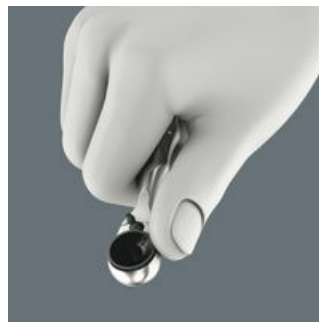

Rapid screwdriving

High working speeds can be attained with the Zyklop Mini 1. The thumb wheel is important, enabling more rapid screwdriving, and the Zyklop Mini handle only needs to be used for the final tightening of the screw.